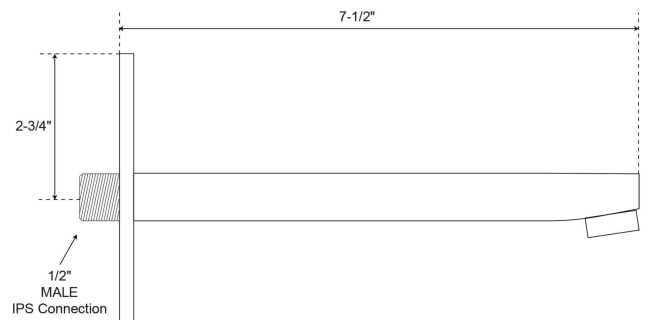

Shower Head Size:

Flow Rate
2.5 GPM / 9.5 LPM (rain Shower);

(If you have opted for Led Shower head)

The LED light will change its color by detecting water temperature:

0-30°C (32-86°F): Blue LED

30-40°C (86-104°F): Green LED

40-50°C (104-122°F): Red LED

50-100°C (122-212°F): Flashing Red LED

Note: The LED lights are powered by water flow, and will be activated once the water is turned on.

Mixer Size :

Hand Shower Size:

A: 8"
B: 1.5"

The minimum required water pressure is 0.05 MPa (0.5 bar).
Flow rate 2.5 GPM (9.5 LPM).

Body Jets Size:

Flow Rate
1.5 GPM / 5.7 LPM (each Bodyspray)

Spout Size:

Front

Side

Max 4 GPM / 15.1 LPM (tub Spout)