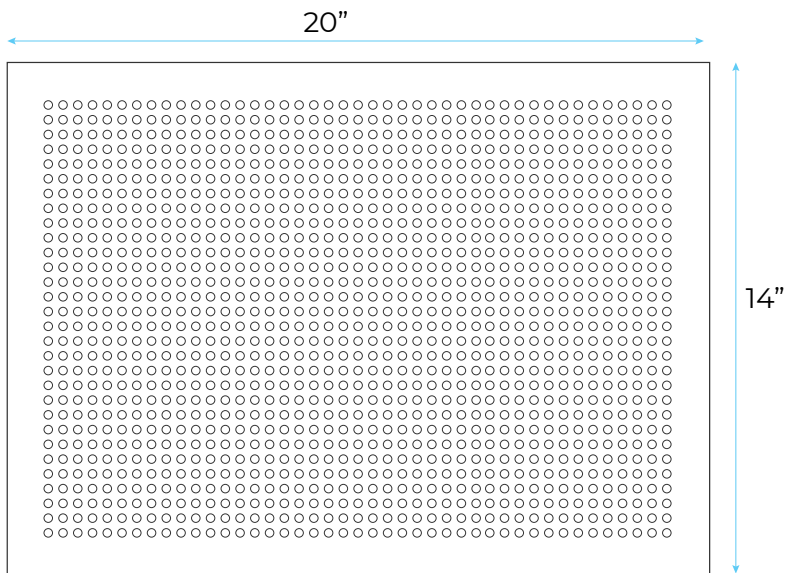

FONTANA MACAU THERMOSTATIC RAINFALL SHOWER SET SYSTEM SPECS

Specifications

- STYLE: CONTEMPORARY
- HOT & COLD: YES
- SURFACE TREATMENT: CHROME
- TYPE: FIXED SUPPORT TYPE
- VALVE CORE MATERIAL: CERAMIC
- BATH & SHOWER TYPE: tSHOWER SET, HAND SHOWER, FAUCET, 6 BODY JET SPRAY
- SHOWER HEAD SIZE: 20" X 14", 23" X 31"

Shower Head Size:

Flow Rate
2.5 GPM / 9.5 LPM (rain Shower);

(If you have opted for Led Shower head)

The LED light will change its color by detecting water temperature:

0-30°C (32-86°F): Blue LED

30-40°C (86-104°F): Green LED

40-50°C (104-122°F): Red LED

50-100°C (122-212°F): Flashing Red LED

Note: The LED lights are powered by water flow, and will be activated once the water is turned on.

Mixer Size :

Hand Shower Size:

A: 8"
B: 1.5"

The minimum required water pressure is 0.05 MPa (0.5 bar).
Flow rate 2.5 GPM (9.5 LPM).

Body Jets Size:

Flow Rate
1.5 GPM / 5.7 LPM (each Bodyspray)

Spout Size:

Front

Side

Max 4 GPM / 15.1 LPM (tub Spout)