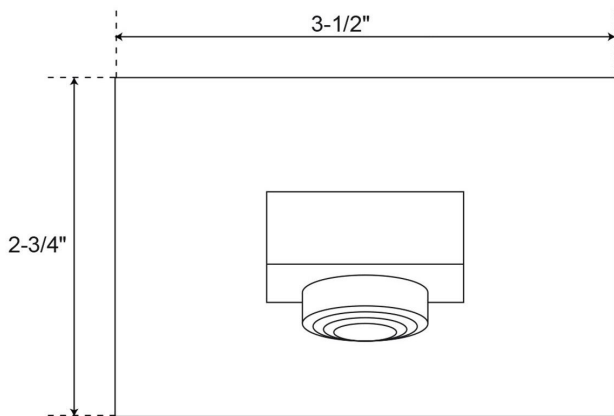

FONTANA MACAU THERMOSTATIC RAINFALL SHOWER SET SYSTEM SPECS

Specifications

- STYLE: CONTEMPORARY
- HOT & COLD: YES
- SURFACE TREATMENT: CHROME
- TYPE: FIXED SUPPORT TYPE
- VALVE CORE MATERIAL: CERAMIC
- BATH & SHOWER TYPE: tSHOWER SET, HAND SHOWER, FAUCET, 6 BODY JET SPRAY
- SHOWER HEAD SIZE: 20" X 14", 23" X 31"

Shower Head Size:

Flow Rate
2.5 GPM / 9.5 LPM (rain Shower);

(If you have opted for Led Shower head)

The LED light will change its color by detecting water temperature:

0-30°C (32-86°F): Blue LED

30-40°C (86-104°F): Green LED

40-50°C (104-122°F): Red LED

50-100°C (122-212°F): Flashing Red LED

Note: The LED lights are powered by water flow, and will be activated once the water is turned on.

Mixer Size :

Hand Shower Size:

A: 8"
B: 1.5"

The minimum required water pressure is 0.05 MPa (0.5 bar).
Flow rate 2.5 GPM (9.5 LPM).

Body Jets Size:

Flow Rate
1.5 GPM / 5.7 LPM (each Bodyspray)

Spout Size:

Front

Side

Max 4 GPM / 15.1 LPM (tub Spout)