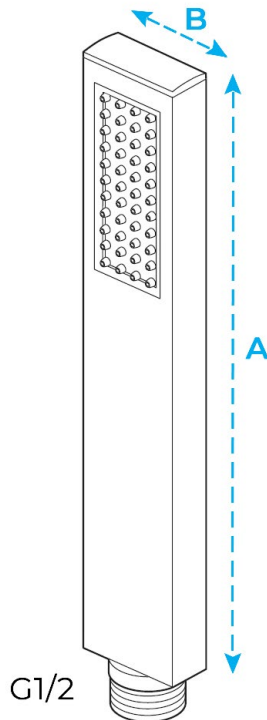

FONTANA MACAU THERMOSTATIC RAINFALL SHOWER SET SYSTEM SPECS

Specifications

- STYLE: CONTEMPORARY
- HOT & COLD: YES
- SURFACE TREATMENT: CHROME
- TYPE: FIXED SUPPORT TYPE
- VALVE CORE MATERIAL: CERAMIC
- BATH & SHOWER TYPE: tSHOWER SET, HAND SHOWER, FAUCET, 6 BODY JET SPRAY
- SHOWER HEAD SIZE: 20" X 14", 23" X 31"

Shower Head Size:

Flow Rate
2.5 GPM / 9.5 LPM (rain Shower);

(If you have opted for Led Shower head)

The LED light will change its color by detecting water temperature:

0-30°C (32-86°F): Blue LED

30-40°C (86-104°F): Green LED

40-50°C (104-122°F): Red LED

50-100°C (122-212°F): Flashing Red LED

Note: The LED lights are powered by water flow, and will be activated once the water is turned on.

Mixer Size :

Hand Shower Size:

A: 8"
B: 1.5"

The minimum required water pressure is 0.05 MPa (0.5 bar).
Flow rate 2.5 GPM (9.5 LPM).

Body Jets Size:

Flow Rate
1.5 GPM / 5.7 LPM (each Bodyspray)

Spout Size:

Front

Side

Max 4 GPM / 15.1 LPM (tub Spout)