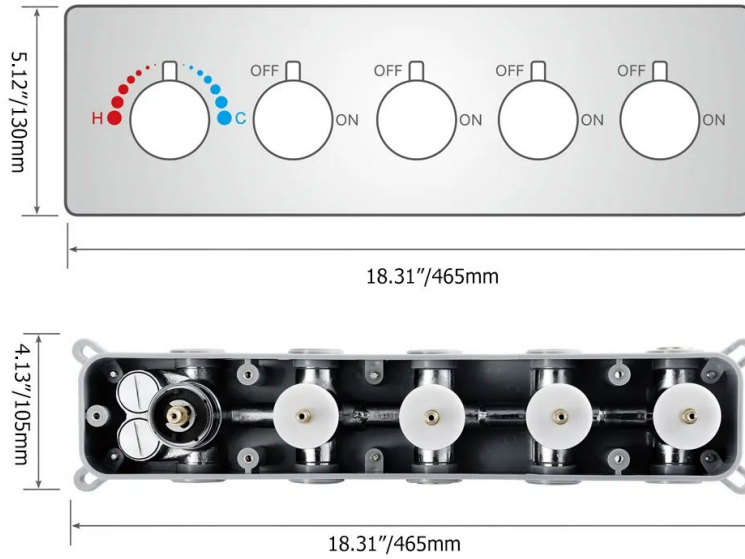

FONTANA MACAU THERMOSTATIC RAINFALL SHOWER SET SYSTEM SPECS

Specifications

- STYLE: CONTEMPORARY
- HOT & COLD: YES
- SURFACE TREATMENT: CHROME
- TYPE: FIXED SUPPORT TYPE
- VALVE CORE MATERIAL: CERAMIC
- BATH & SHOWER TYPE: tSHOWER SET, HAND SHOWER, FAUCET, 6 BODY JET SPRAY
- SHOWER HEAD SIZE: 20" X 14", 23" X 31"

Shower Head Size:

Flow Rate
2.5 GPM / 9.5 LPM (rain Shower);

(If you have opted for Led Shower head)

The LED light will change its color by detecting water temperature:

0-30°C (32-86°F): Blue LED

30-40°C (86-104°F): Green LED

40-50°C (104-122°F): Red LED

50-100°C (122-212°F): Flashing Red LED

Note: The LED lights are powered by water flow, and will be activated once the water is turned on.

Mixer Size :

Hand Shower Size:

A: 8"
B: 1.5"

The minimum required water pressure is 0.05 MPa (0.5 bar).
Flow rate 2.5 GPM (9.5 LPM).

Body Jets Size:

Flow Rate
1.5 GPM / 5.7 LPM (each Bodyspray)

Spout Size:

Front

Side

Max 4 GPM / 15.1 LPM (tub Spout)