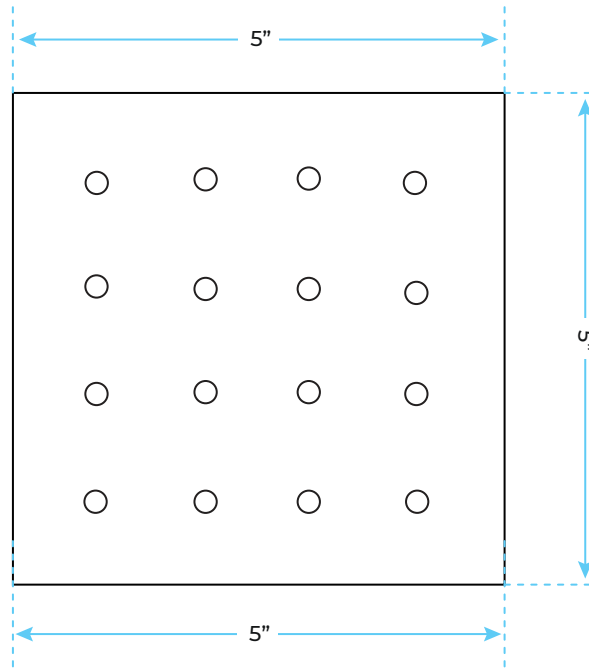

Shower Head Size:

Flow Rate
2.5 GPM / 9.5 LPM (rain Shower);

(If you have opted for Led Shower head)

The LED light will change its color by detecting water temperature:

0-30°C (32-86°F): Blue LED

30-40°C (86-104°F): Green LED

40-50°C (104-122°F): Red LED

50-100°C (122-212°F): Flashing Red LED

Note: The LED lights are powered by water flow, and will be activated once the water is turned on.

Mixer Size :

Hand Shower Size:

A: 8"
B: 1.5"

The minimum required water pressure is 0.05 MPa (0.5 bar).
Flow rate 2.5 GPM (9.5 LPM).

Body Jets Size:

Flow Rate
1.5 GPM / 5.7 LPM (each Bodyspray)

Spout Size:

Front

Side

Max 4 GPM / 15.1 LPM (tub Spout)